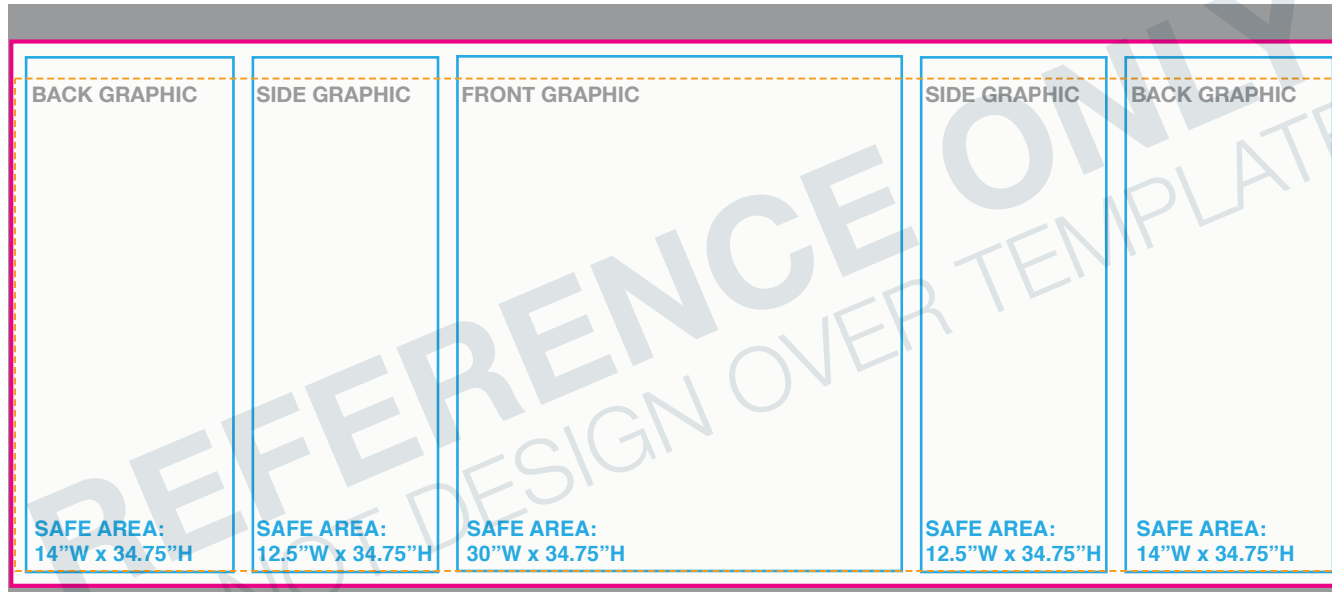

SEWING DOWN
THIS EDGE

SEWING DOWN
THIS EDGE

TEMPLATE KEY

-  = BLEED AREA
-  = FINISHED SIZE
-  = SAFE AREA
-  = STITCH LINE

BLEED AREA

90.75"W x 40.25"H
(2.5" top / 1" bottom / .25" sides)

Area of art that is used for finishing product. Background color/image should extend into this area.

FINISHED SIZE

90.25"W x 36.75"H

Area of art that is visible after finishing product. Background color/image should extend into the bleed area.

STITCH LINE

89.75"W x 33.25"H

SAFE AREA

See Template for Sizing

TEMPLATE KEY

- BLEED AREA
- FINISHED SIZE
- SAFE AREA
- STITCH LINE

BLEED AREA
90.75"W x 40.25"H
(2.5" top / 1" bottom / .25" sides)
Area of art that is used for finishing product. Background color/image should extend into this area.

FINISHED SIZE
90.25"W x 36.75"H
Area of art that shows final finished product. Background color/image should extend into the bleed area.

STITCH LINE
89.75"W x 33.25"H

SAFE AREA
See Template for Sizing
Recommended area to place artwork. Elements placed in this area will be fully shown regardless of cut of finished order. Stitch line.