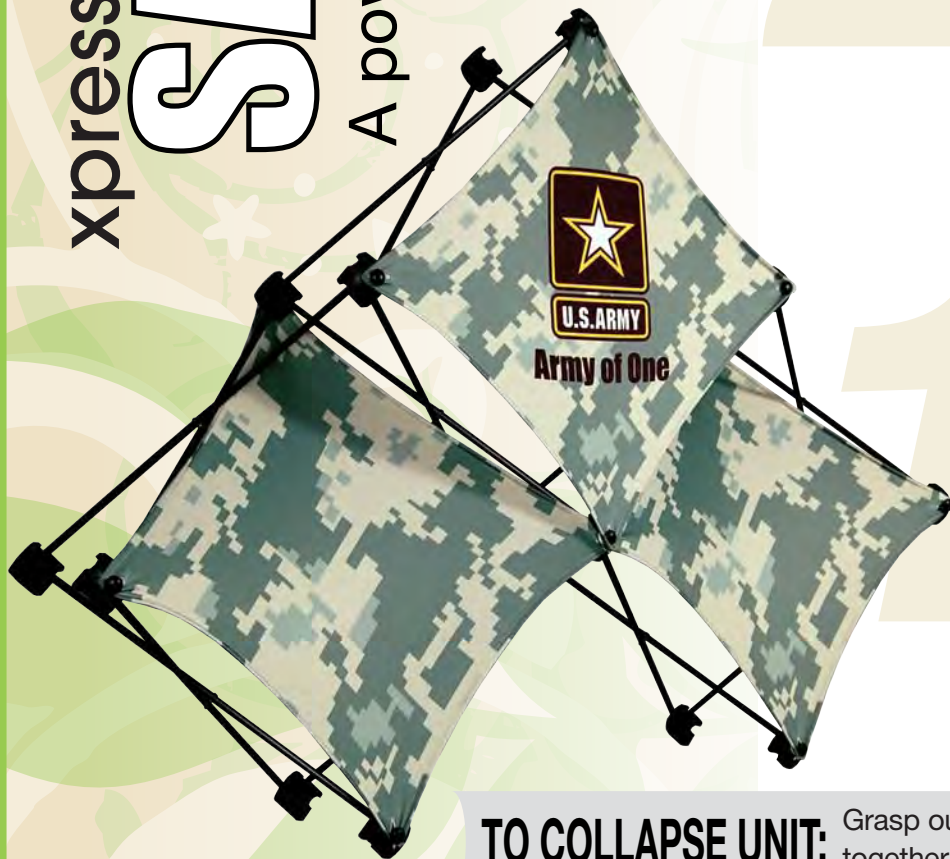

SETUP INSTRUCTIONS

Your next sales presentation can begin in Three...Two...One!

xpressions[®] SALES[™]MATE

A powerful tool for any sales force.

3

Remove SalesMate™ from bag and inspect unit to make sure all skins are properly attached at each corner.

2

To expand unit, grasp outermost poles with one in each hand and pull hands away from each other.

1

Continue to expand unit until magnetic prong connects to back of frame and snaps the unit together.

TO COLLAPSE UNIT: Grasp outermost poles with both hands and squeeze together until the magnetic prongs release.