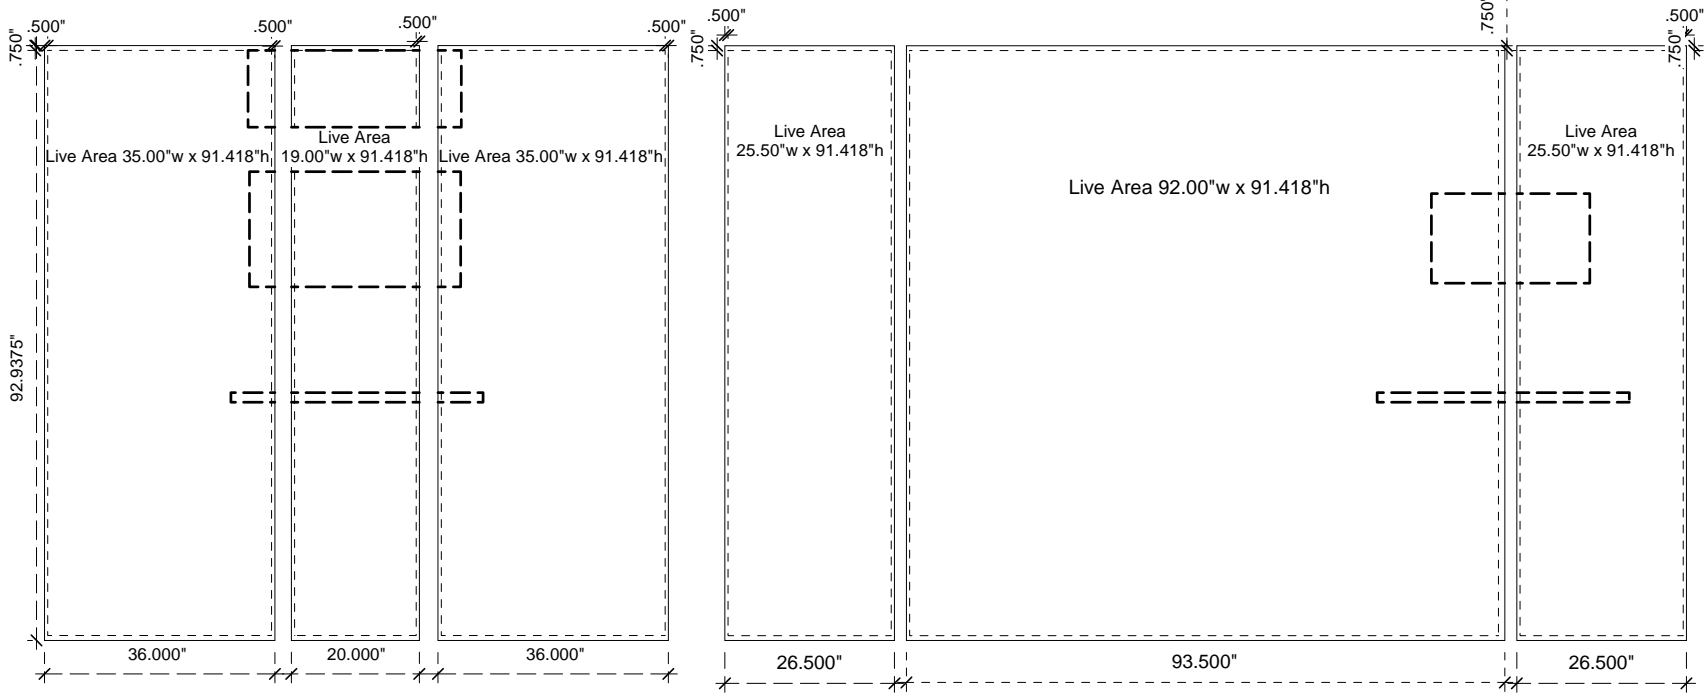

VK-2935
Graphic Dimensions

Freestanding pedestal

Finish area: 22.688" x 32.125"
Live area: 22.188" x 31.625"

Classic Exhibits

Ph: 866.652.2100
Fx: 503.652.7084

Drawing Number: 41615
Distributor Name:
Client Name: