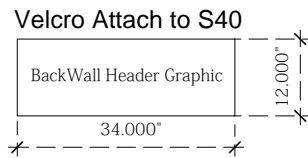

VK-2935
Graphic Dimensions

Freestanding pedestal

Finish area: 22.688" x 32.125"
Live area: 22.188" x 31.625"

Classic Exhibits

Ph: 866.652.2100
Fx: 503.652.7084

Drawing Number: 41615
Distributor Name:
Client Name: