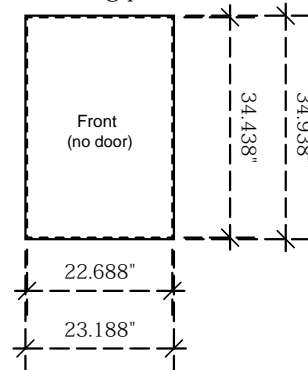

VK-2935
Graphic Dimensions

Freestanding pedestal

Finish area: 22.688" x 32.125"
Live area: 22.188" x 31.625"

Classic Exhibits

Ph: 866.652.2100
Fx: 503.652.7084

Drawing Number: 41615
Distributor Name:
Client Name: