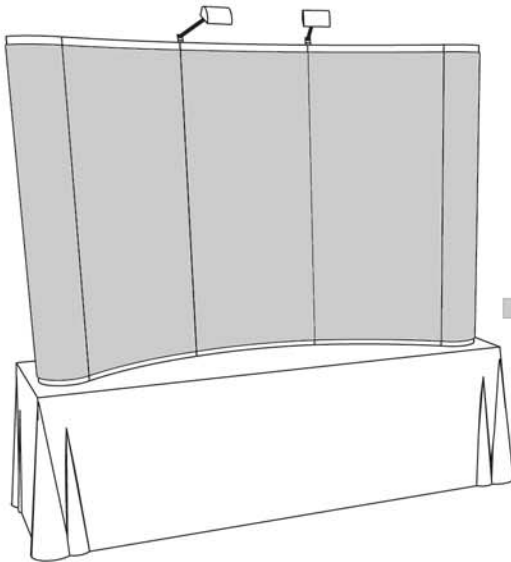

tse 8' tabletop : all fabric

For assembly with a PLA-6
8' Curve Tabletop Frame

Fabric Panels

PANEL DIMENSIONS

This area will not be viewable from the front.