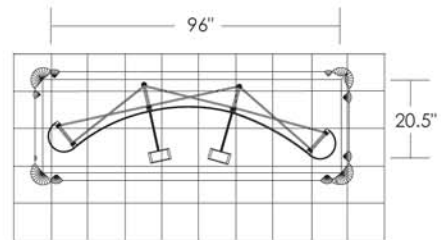

tse 8' tabletop : all fabric

For assembly with a PLA-6
8' Curve Tabletop Frame

Fabric Panels

PANEL DIMENSIONS

This area will not be viewable from the front.