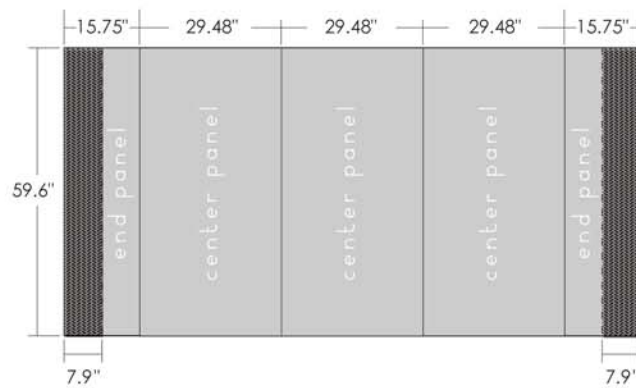

tse 8' tabletop : all fabric

For assembly with a PLA-6
8' Curve Tabletop Frame

Fabric Panels

PANEL DIMENSIONS

This area will not be viewable from the front.