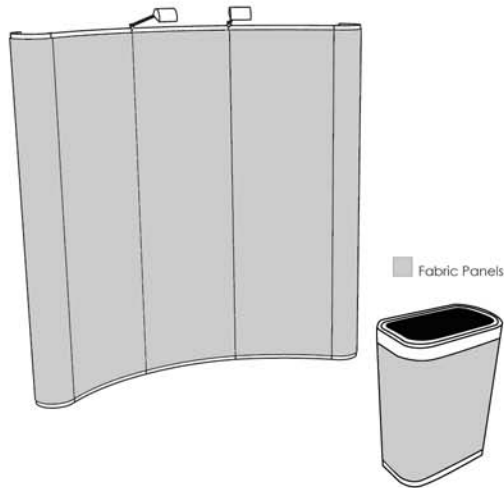

tee 8' : all fabric

For assembly with a PLA-5
8' Curve Frame

PANEL AND CASE WRAP DIMENSIONS

display panels

fabric case wrap

This area will not be viewable from the front.