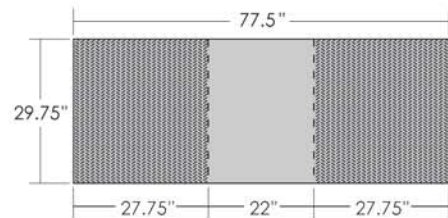

tee 8' : all fabric

For assembly with a PLA-5
8' Curve Frame

PANEL AND CASE WRAP DIMENSIONS

display panels

fabric case wrap

This area will not be viewable from the front.