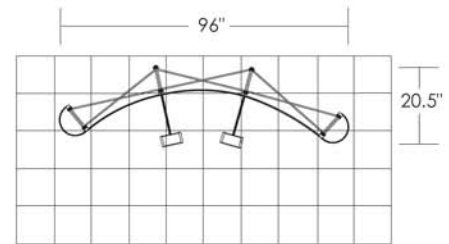

tee 8' : all fabric

For assembly with a PLA-5
8' Curve Frame

PANEL AND CASE WRAP DIMENSIONS

display panels

fabric case wrap

This area will not be viewable from the front.