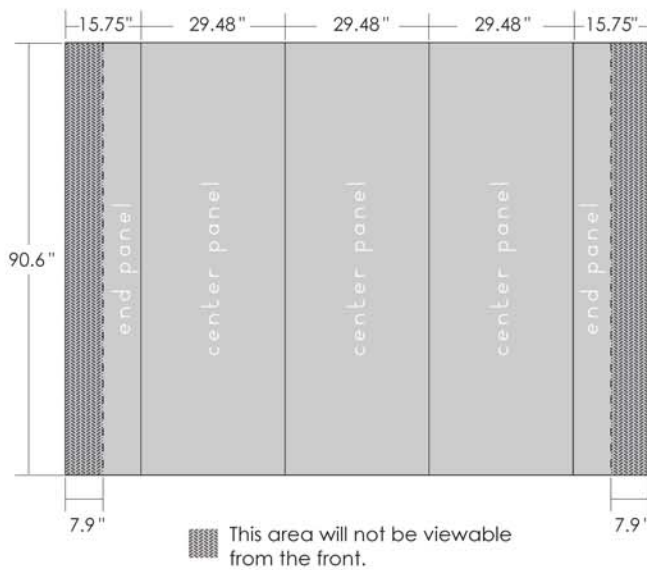

tee 8' : all fabric

For assembly with a PLA-5
8' Curve Frame

PANEL AND CASE WRAP DIMENSIONS

display panels

fabric case wrap

This area will not be viewable from the front.